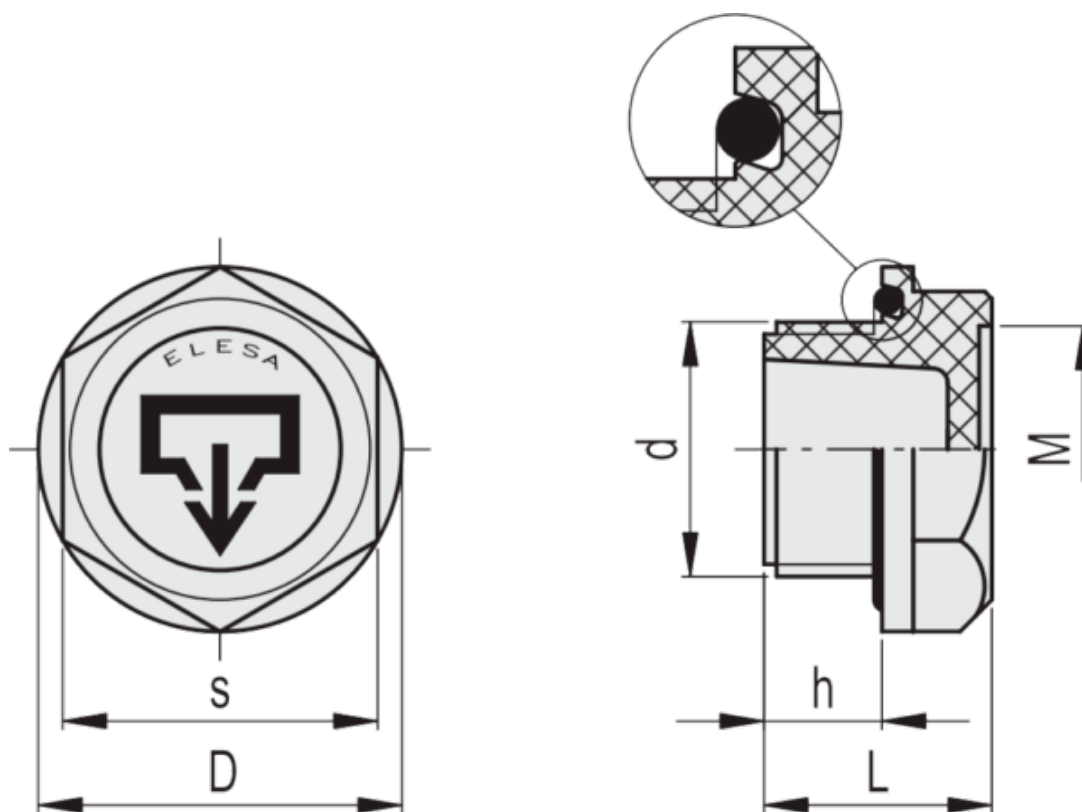

Data Sheet

Article number: 2311158890

Description: E+G Plug
TSR. 33x1.5

Measures

d = M 33x1.5

D = 44

h = 13

L = 23

M = 31

s = 38

Weight (g) = 18